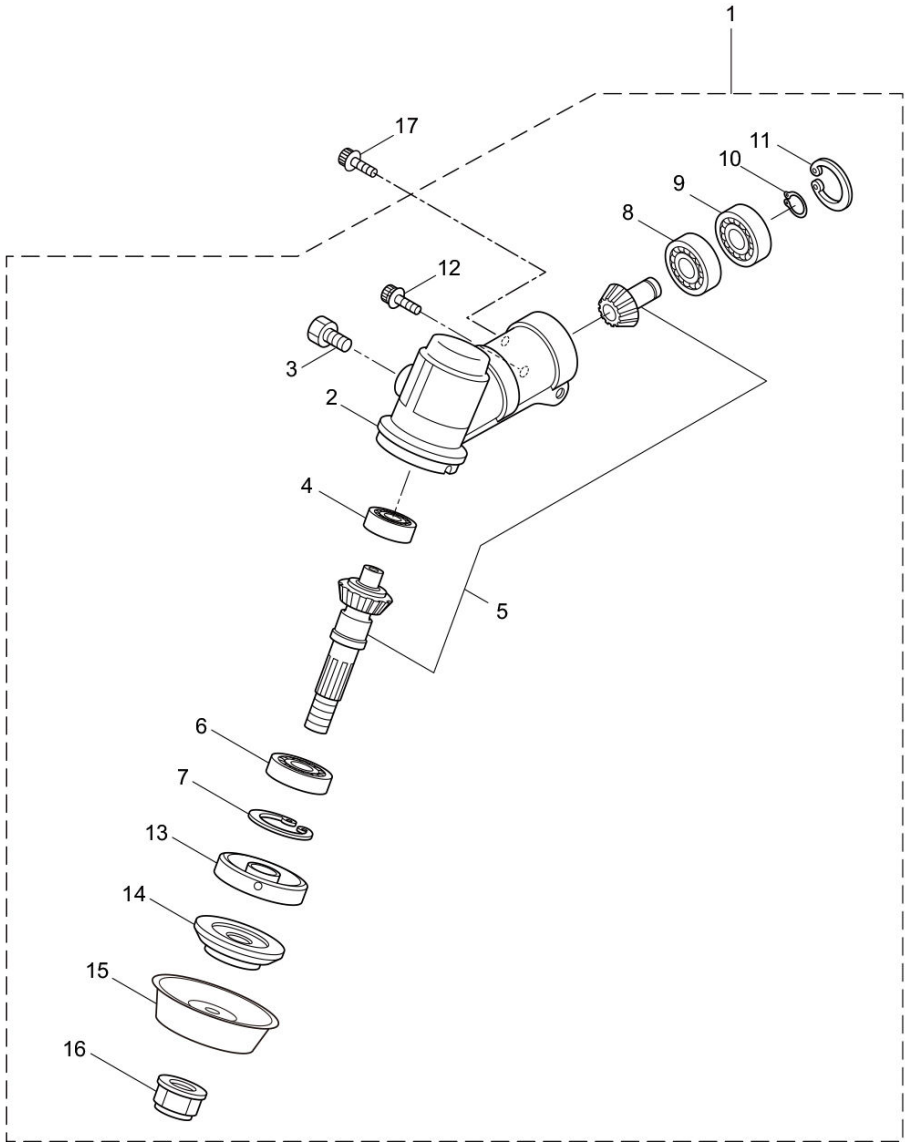

1

2

3

4

Status	Position	Parts Number	Parts Name	Unit Quantity	Lot Order Quantity	Remarks		Maker code
	1	247688	CYLINDER KIT	1				
	2	247689	PISTON KIT	1				
	3	246924	CLUTCH KIT	1				
	4	247864	FUEL HOSE/FILTER KIT	1	5			

MX271E  
2. MAIN BODY

Status	Position	Parts Number	Parts Name	Unit Quantity	Lot Order Quantity	Remarks	Maker code
	1	366283	MX271E	1			
	2	227831	DRIVE SHAFT	1			
	3	560396	OUTER PIPE	1			
	4	012382	SNAP RING	1	5	H36	
	5	560427	THROTTLE LEVER ASSY	1			
	6	215533	HANGING BRACKET ASSY	1		Incl.7	
	7	261762	SCREW	1	10	M5x14	
	8	560391	BRACKET ASSY	1		Incl.9-11	
	9	560392	RETAINER	1			
	10	271437	SCREW	2	5	M6x20	
	11	231704	WASHER	2		6x13xt1.0	
	12	561980		1		MX271E	
	13	562039		1		112dB	
	14	215501	LABEL	1			
	15	220533	SHOULDER STRAP ASSY	1		Incl.16	
	16	231657	HOOK	1			
	17	224324	LOOP HANDLE ASSY	1		Incl.18-21	
	18	222520	LOOP HANDLE	1			
	19	213171	HANDLE BRACKET RUBBER	1			
	20	215608	CAP SCREW	4	10	M5x30x16	
	21	081027	NUT	4	10	M5	
	22	560420	COVER	1			
	23	234999	EXTENSION	1			
	24	230747	CORD CUTTER	1			
	25	232689	SCREW	3	5	M5x16	

MX271E  
3. GEAR CASE

Status	Position	Parts Number	Parts Name	Unit Quantity	Lot Order Quantity	Remarks	Maker code
	1	245121	GEAR CASE ASSY	1		Incl.2-16	
	2	225960	GEAR CASE	1			
	3	234109	BOLT	1	10	M8x8	
	4	227990	BEARING #608	1		#608	
	5	234260	GEAR SET	1			
	6	227991	BEARING 6001 2RS	1		#6001DDU	
	7	055185	SNAP RING #28	1	5	H28	
	8	227992	BEARING 609	1		#609	
	9	227993	BEARING #609Z	1		#609Z	
	10	228477	C-SHAPED RING	1	5	#9	
	11	140270	C-SHAPED SNAP RING	1	5	#24	
	12	261246	CAP SCREW	1	10	M5x25	
	13	212986	BOSS A	1			
	14	234080	BRACKET B	1			
	15	230849	NUT COVER	1			
	16	227961	BLADE LOCKING NUT	1	5		
	17	261233	SCREW	1	10	M5x12	