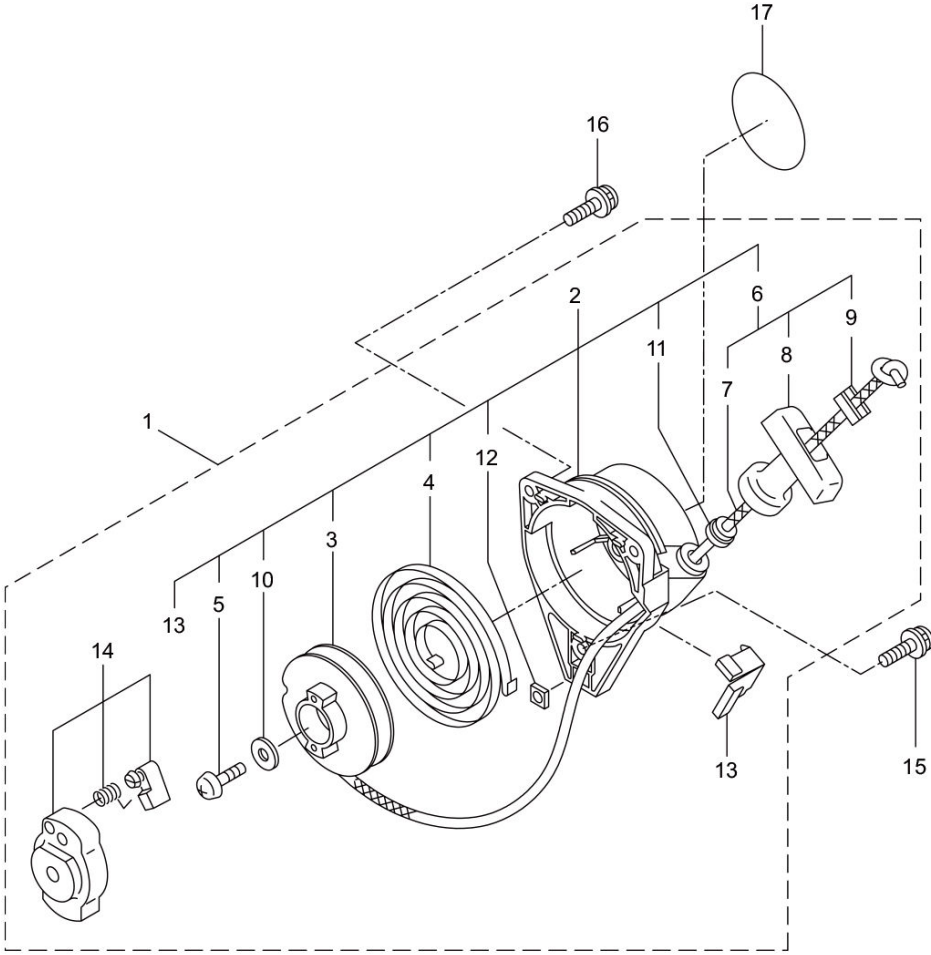

MX271E
5. RECOIL STARTER

Status	Position	Parts Number	Parts Name	Unit Quantity	Lot Order Quantity	Remarks		Maker code
△	1	280419	RECOIL STARTER ASSY	1		Incl.2-14		
	2	273093	STARTER ASSY	1		Incl.3-13		
	3	280492	REEL	1				
	4	287421	SPRING	1				
	5	280494	SCREW SET	1	5			
	6	280495	ROPE ASSY	1		Incl.7-9		
	7	283616	STARTER ROPE	1				
	8	280497	STARTER KNOB	1				
	9	280550	STOPPER	1				
	10	280547	WASHER	1	10			
	11	280548	COLLAR	1				
	12	269423	NUT	1	10			
	13	288500	PLATE	1				
	14	287399	STARTER PULLEY ASSY	1				
	15	269833	SCREW	1	5	M4x16		
	16	280489	SCREW	2	10	M4x20		
	17	563548	LABEL	1		EE262