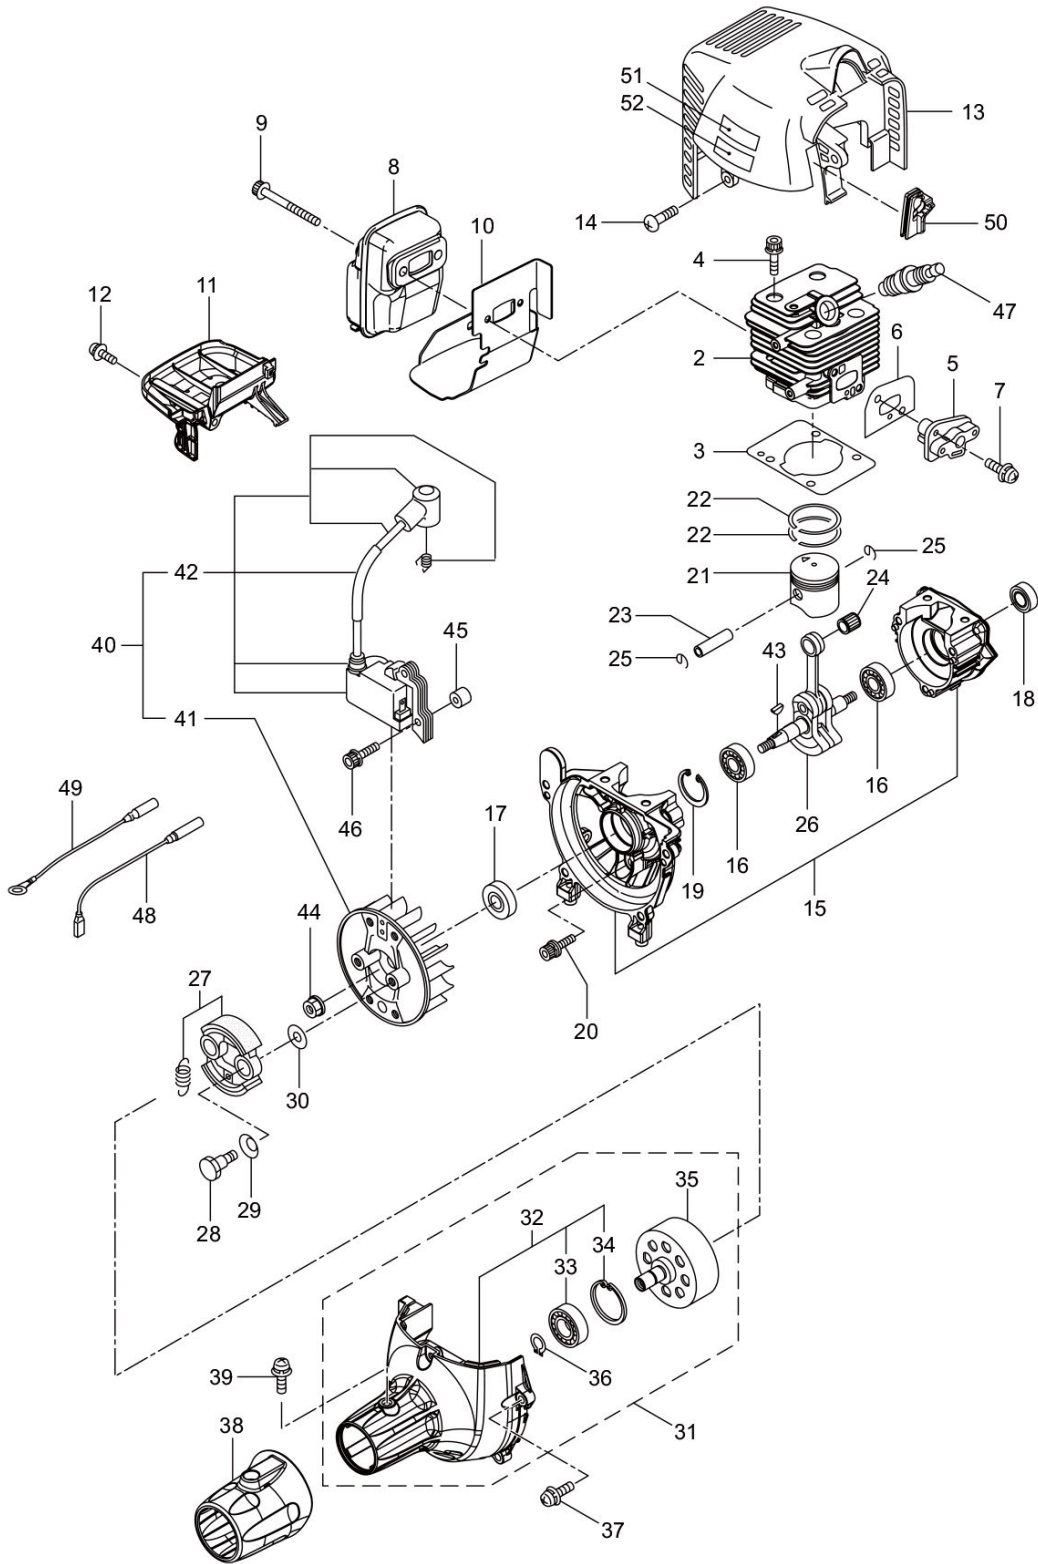

MX271E
4. ENGINE

Status	Position	Parts Number	Parts Name	Unit Quantity	Lot Order Quantity	Remarks	Maker code
	1	875855		1		EE262TH/02	
	2	273153	CYLINDER	1			
	3	282330	GASKET	1	5		
	4	261250	CAP SCREW	4	10	M5x20	
	5	282579	INSULATOR	1			
	6	267049	GASKET	1	5		
	7	269826	SCREW	2	10	M5x25	
	8	246656	MUFFLER ASSY	1			
	9	266402	CAP SCREW	2	5	M5x55	
	10	247074	GASKET	1			
	11	246083	UNDER COVER	1			
	12	269827	SCREW	1	5	M5x16	
	13	247230	TOP COVER COMP	1			
	14	246082	SCREW	1	10	M4x12	
△	15	273673	CRANKCASE	1			
	16	280488	BEARING 6001C3	2		6001 C3	
	17	261492	OIL SEAL	1		ISCD12287	
	18	563632	OIL SEAL	1			
	19	563635	SNAP RING #28	1	5	H28	
	20	261612	CAP SCREW	3	10	M5x30	
	21	273155	PISTON	1			
	22	261496	PISTON RING	2		(2)Required	
	23	261497	PISTON PIN	1			
	24	261037	BEARING NEEDLE KBK8X11X11.8X1	1		KBK8x11x11.8x1	
	25	261576	CLIP PISTON	2			
	26	277939	CRANK SHAFT	1			
	27	280375	CLUTH ASSY	1			
	28	264505	BOLT	2			
	29	261777	WAVE WASHER	2	10		
	30	261189	WASHER	2	10	6x16.5x1.2	
	31	246958	FAN COVER ASSY C	1		Incl.32-36	
	32	246959	FAN COVER ASSY	1		Incl.33,34	
	33	269124	BEARING	1		6200ZZ C3	
	34	013825	SNAP RING	1	5	#30	
	35	289727	CLUTCH DRUM	1			
	36	014210	SNAP RING	1	5	#10	
	37	269831	SCREW	4	5	M5x20	
	38	246930	PROTECTION COVER	1			
	39	269831	SCREW	1	5	M5x20	
	40	277796	MAGETO ASSY	1		Incl.41,42	
	41	277797	ROTOR	1			
	42	277798	IGNITION COIL ASSY	1			
	43	261076	WOODRUFF KEY 3X10	1	5	3x10