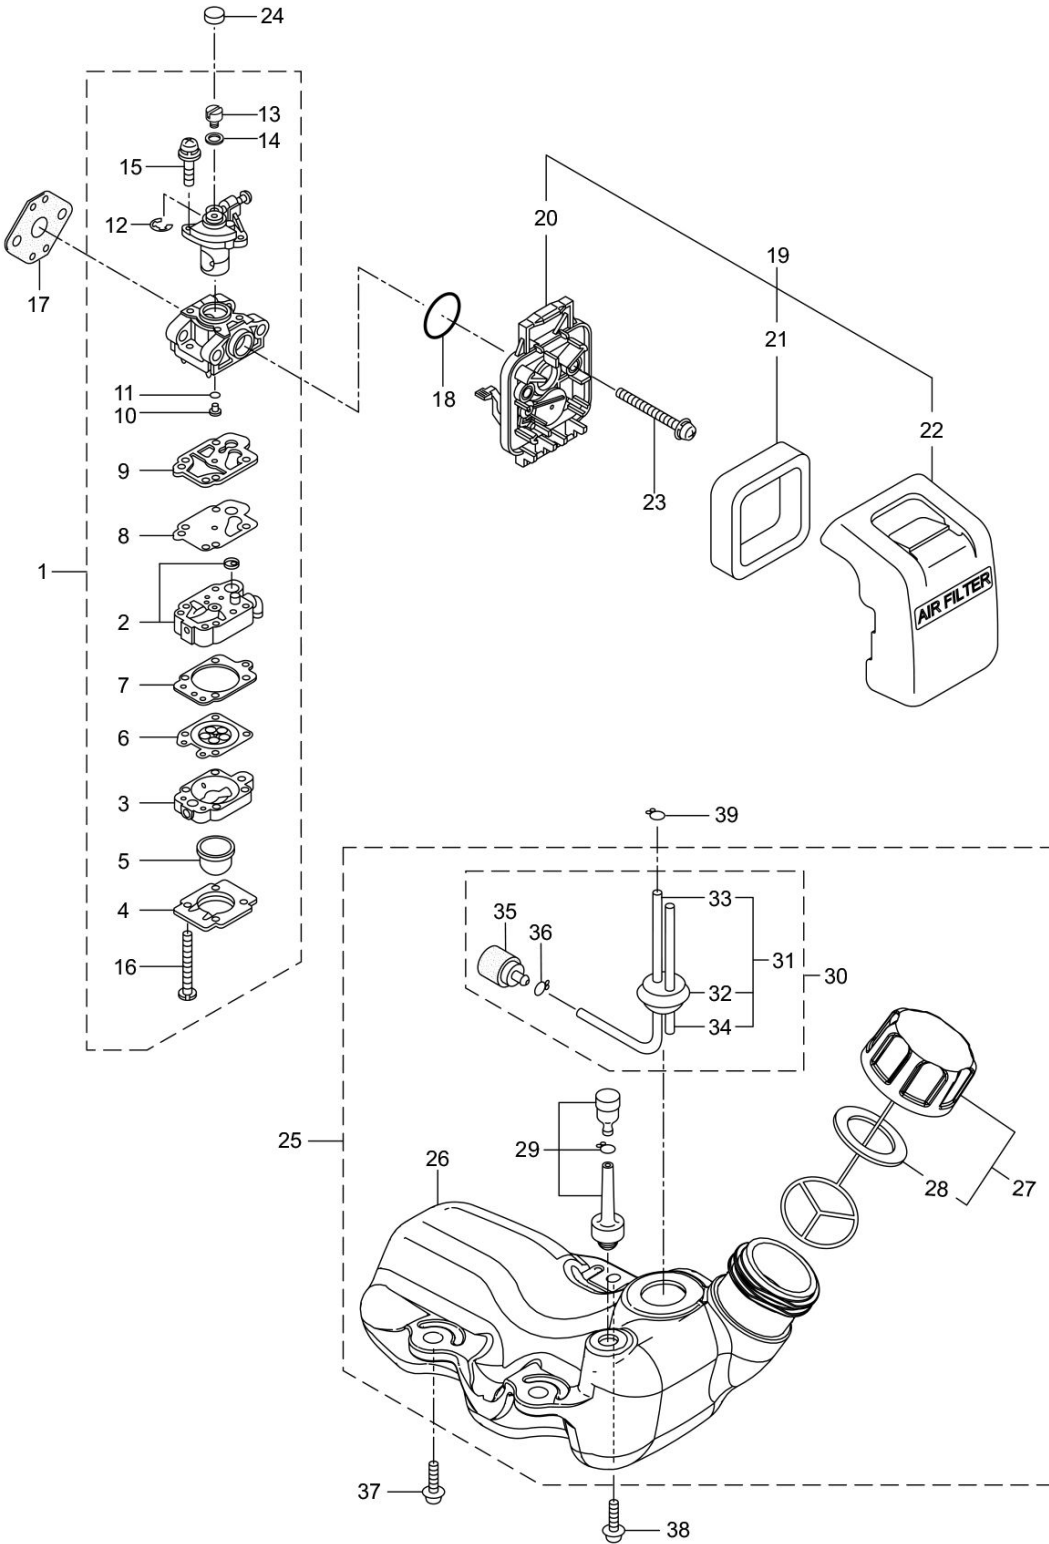

MX271E
6. CARBURETOR, FUEL TANK

Status	Position	Parts Number	Parts Name	Unit Quantity	Lot Order Quantity	Remarks	Maker code
	1	555924	CARBURETOR ASSY	1		Incl.2-16	
	2	279518	PUMP BODY	1			
	3	279525	PURGE BODY	1			
	4	279526		1			
	5	279527	PRIMER	1			
	6	279528	DIAPHRAGM	1			
	7	279529	GASKET	1			
	8	555910	DIAPHRAM	1			
	9	279535	DIAPHRAGM	1			
	10	555906		1			
	11	279534		1	5		
	12	279531		1			
	13	279532		1			
	14	279539		1	5		
	15	279537		2	5		
	16	279538		4	5		
	17	261864	GASKET	1	5		
	18	264691	O-RING	1	5		
	19	277935	AIR CLENAER ASSY	1		Incl.20-22	
	20	265576	FILTER HOLDER	1			
	21	264695	FILTER	1			
	22	278761	AIR CLEANER COVER	1			
	23	269834	SCREW	2	5		
	24	280020	CAP	1	5		
	25	276310	TANK ASSY	1		Incl.26-36	
	26	273467	FUEL TANK	1			
	27	275306	FUEL TANK CAP ASSY	1		Incl.28	
	28	274875	PACKING	1			
	29	261696	BREATHER ASSY	1			
x	30	563232	FUEL PIPE ASSY	1		Incl.31-36	
	31	264031	FUEL PIPE ASSY	1		Incl.32-34	
	32	288192	GROMMET	1			
	33	261690	FUEL PIPE	1		160L	
	34	288194	RETURN PIPE	1		3x6x85	
	35	277887	FILTER ASSY	1			
	36	261117	CLIP	1			
	37	269828	SCREW	2	5	M5x16	
	38	281208	SCREW	1	10	M5x16	
	39	261117	CLIP	1