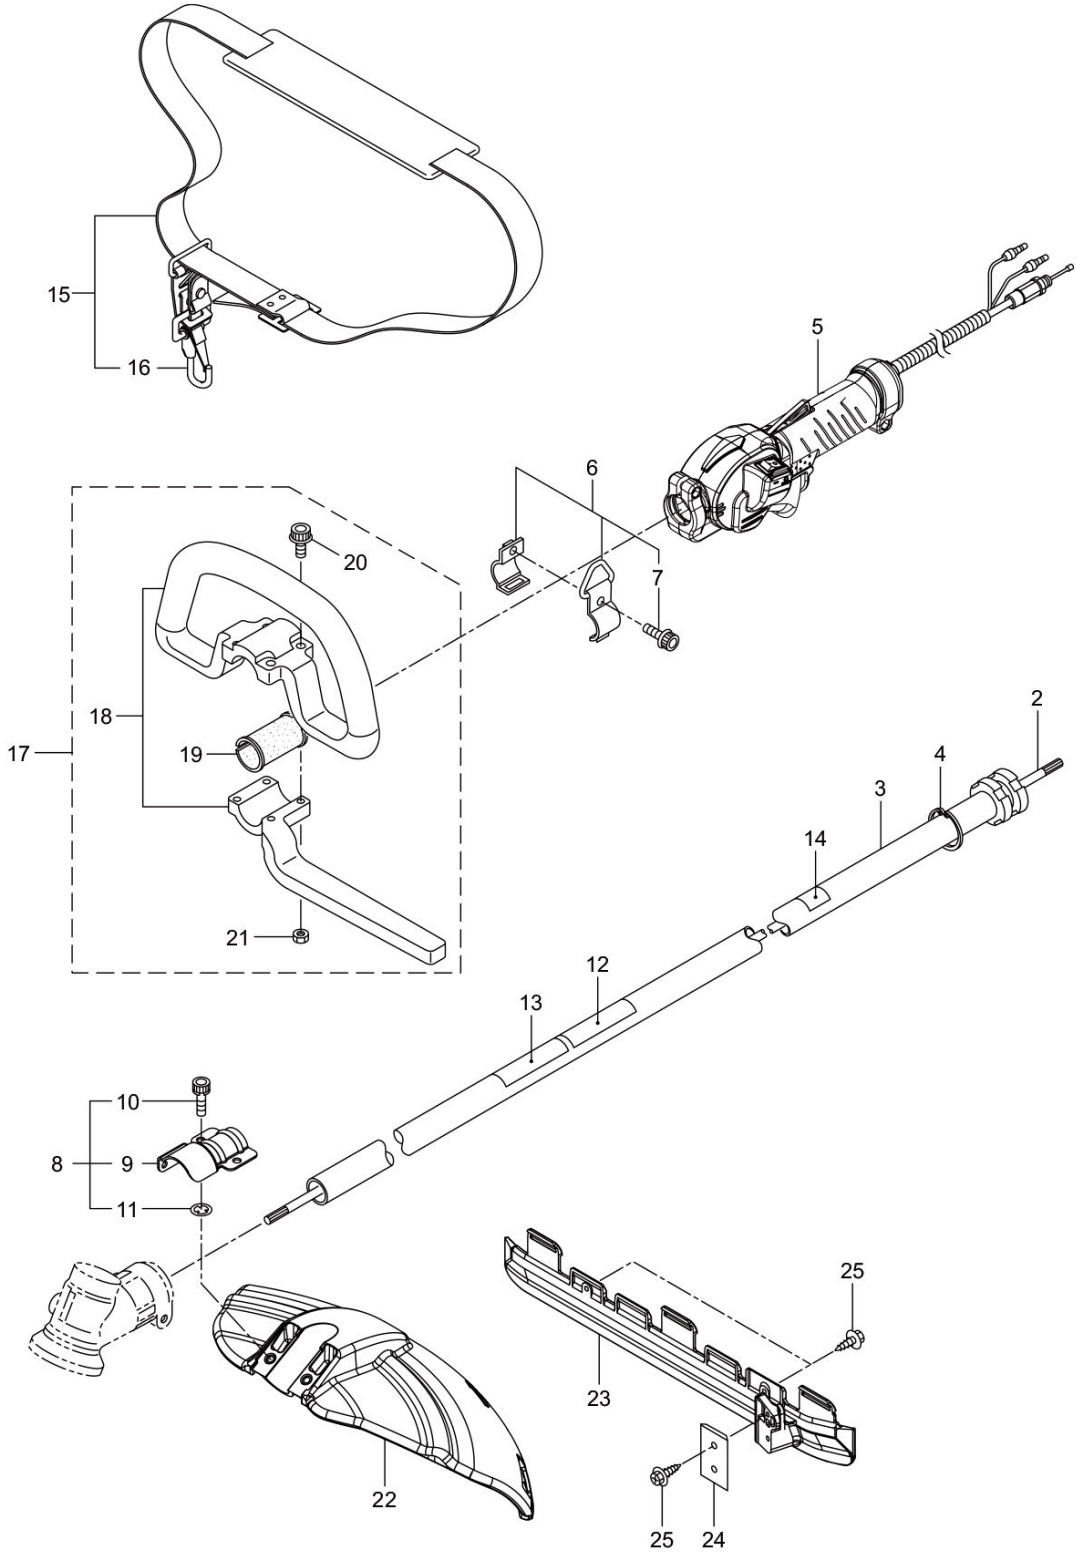

## CONTENTS

1. PARTS KIT.....	1
2. MAIN BODY .....	3
3. GEAR CASE.....	5
4. ENGINE .....	7
5. RECOIL STARTER.....	11
6. CARBURETOR, FUEL TANK .....	13
7. ACCESSORIES .....	15

2024. 05.

P/N 525693

MX271E  
1. PARTS KIT

1

2

3

4

Status	Position	Parts Number	Parts Name	Unit Quantity	Lot Order Quantity	Remarks		Maker code
	1	247688	CYLINDER KIT	1				
	2	247689	PISTON KIT	1				
	3	246924	CLUTCH KIT	1				
	4	247864	FUEL HOSE/FILTER KIT	1	5			

MX271E  
2. MAIN BODY

Status	Position	Parts Number	Parts Name	Unit Quantity	Lot Order Quantity	Remarks	Maker code
	1	366283	MX271E	1			
	2	227831	DRIVE SHAFT	1			
	3	560396	OUTER PIPE	1			
	4	012382	SNAP RING	1	5	H36	
	5	560427	THROTTLE LEVER ASSY	1			
	6	215533	HANGING BRACKET ASSY	1		Incl.7	
	7	261762	SCREW	1	10	M5x14	
	8	560391	BRACKET ASSY	1		Incl.9-11	
	9	560392	RETAINER	1			
	10	271437	SCREW	2	5	M6x20	
	11	231704	WASHER	2		6x13xt1.0	
	12	561980		1		MX271E	
	13	562039		1		112dB	
	14	215501	LABEL	1			
	15	220533	SHOULDER STRAP ASSY	1		Incl.16	
	16	231657	HOOK	1			
	17	224324	LOOP HANDLE ASSY	1		Incl.18-21	
	18	222520	LOOP HANDLE	1			
	19	213171	HANDLE BRACKET RUBBER	1			
	20	215608	CAP SCREW	4	10	M5x30x16	
	21	081027	NUT	4	10	M5	
	22	560420	COVER	1			
	23	234999	EXTENSION	1			
	24	230747	CORD CUTTER	1			
	25	232689	SCREW	3	5	M5x16	

Status	Position	Parts Number	Parts Name	Unit Quantity	Lot Order Quantity	Remarks		Maker code
	44	261417	NUT ROTOR M8	1	5	M8		
	45	280381	SPACER	2	5			
	46	261256	BOLT	2	10	M4x25		
	47	288264	SPARK PLUG	1		BPMR8Y		
	48	263804	WIRE COIL	1				
	49	284541	LEAD	1				
	50	246078	GROMMET	1				
	51	563192	LABEL	1				
	52	564407		1				